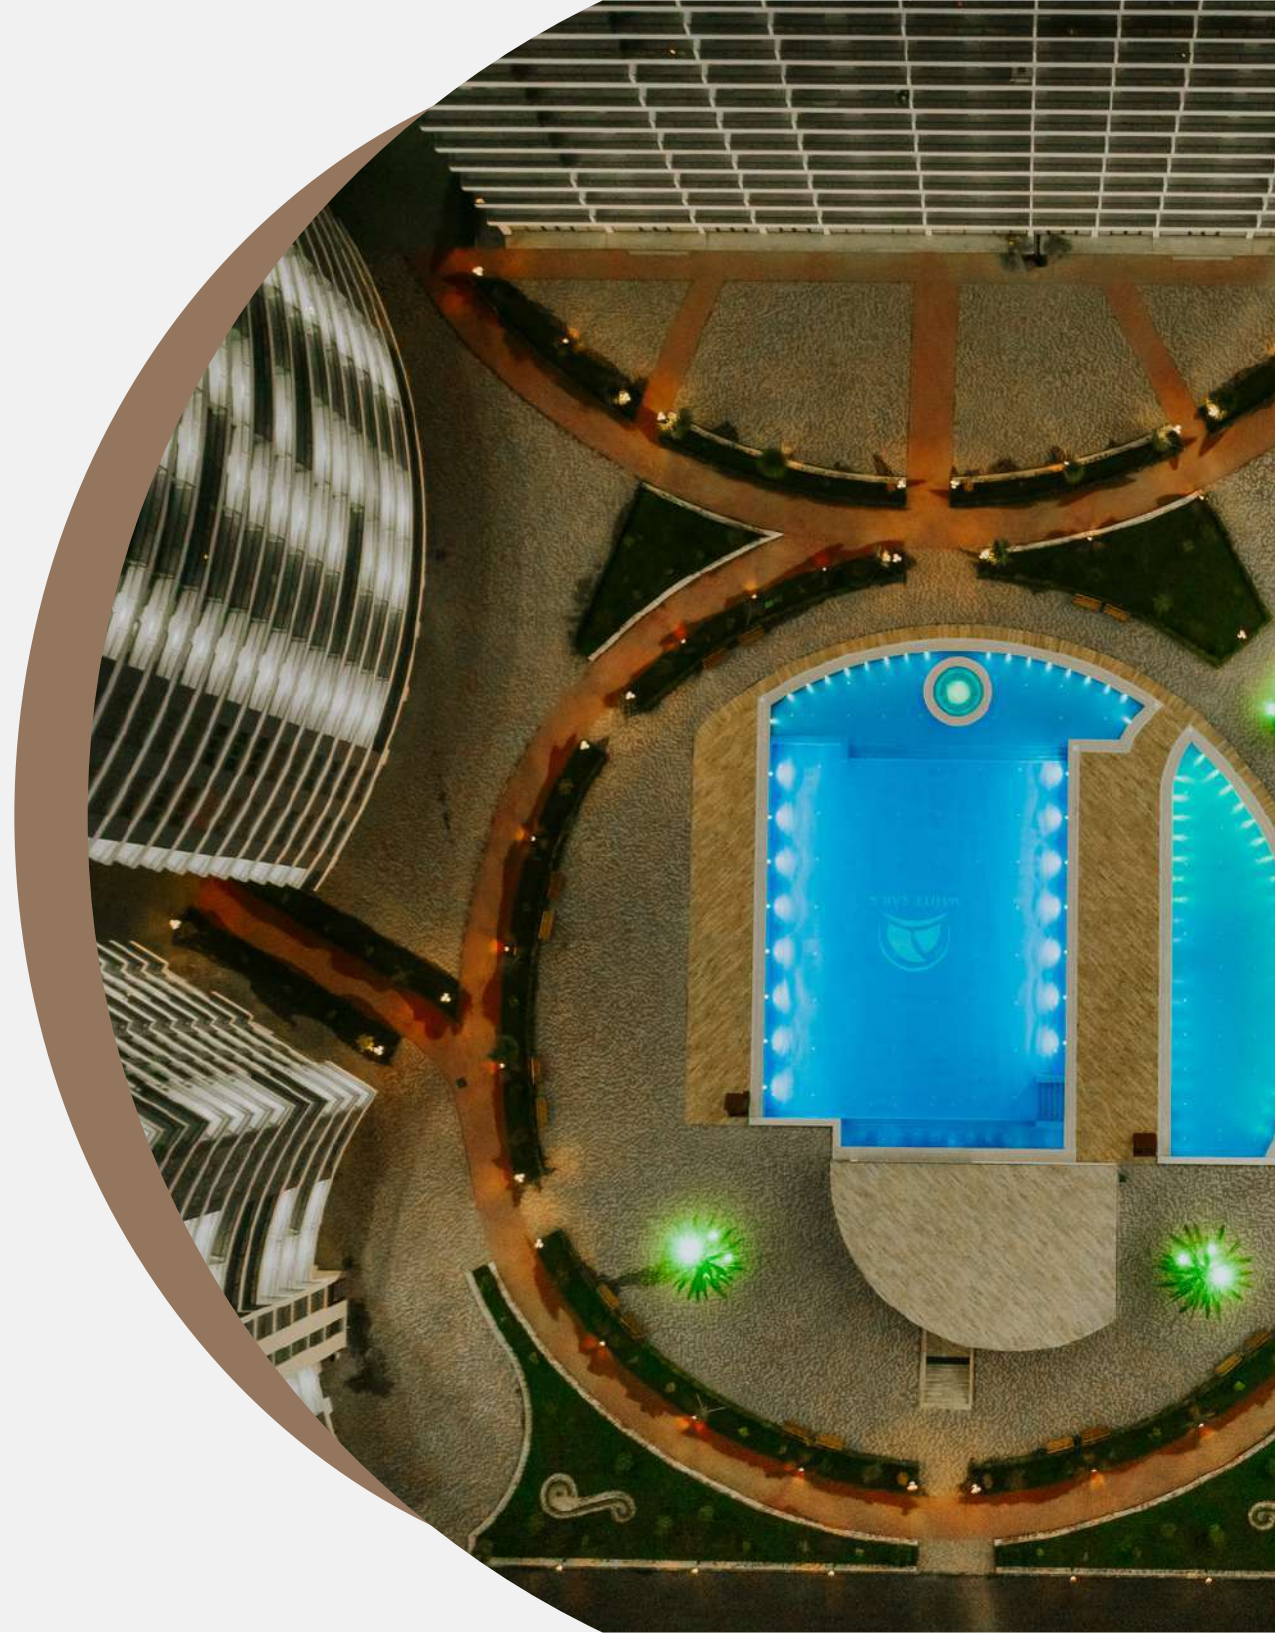

Infrastructure:

- Outdoor Pools;
- Children Playground
- Sports Stadium
- Parking
- Green Yard